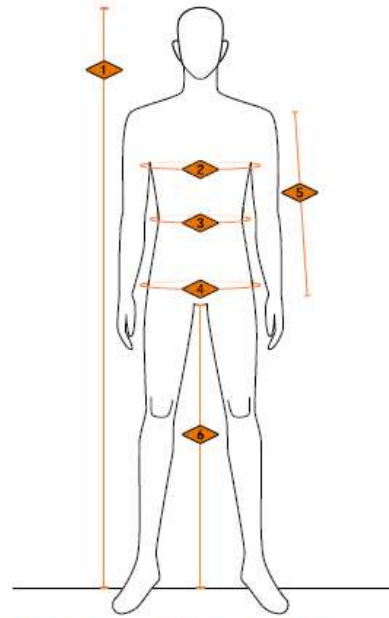

Size Chart

ACLIMA SIZE CHART MEN / UNISEX

SIZE	XS	S	M	L	XL	2XL	3XL
BODY HEIGHT	165 - 175	170 - 180	175 - 185	178 - 188	182 - 192	185 - 195	188 - 198
CHEST	85 - 91	92 - 97	98 - 103	104 - 109	110 - 115	116 - 121	122 - 127
WAIST	73 - 79	80 - 85	86 - 91	92 - 97	98 - 103	104 - 109	110 - 115
HIP	92 - 96	97 - 101	102 - 106	107 - 111	112 - 116	117 - 121	122 - 126
ARM LENGTH	59 - 63	61 - 65	63 - 67	65 - 69	66 - 70	67 - 71	69 - 73
INSIDE LEG	74 - 78	76 - 80	78 - 82	80 - 84	82 - 86	83 - 87	84 - 88

ACLIMA SIZE CHART WOMEN

SIZE	XS	S	M	L	XL	2XL	3XL
BODY HEIGHT	155 - 165	160 - 170	165-175	165 - 175	170 - 180	170 - 180	170 - 180
CHEST	82 - 86	87 - 91	92-96	96 - 101	102 - 106	107 - 112	113 - 117
WAIST	64 - 68	69 - 73	74-78	79 - 83	84 - 88	89 - 93	94 - 98
HIP	89 - 93	94 - 98	99-103	104 - 108	109 - 113	114 - 118	119 - 123
ARM LENGTH	55 - 59	56 - 60	58-62	60 - 64	61 - 65	62 - 66	63 - 67
INSIDE LEG	72 - 76	74 - 78	76-80	78 - 82	80 - 84	80 - 84	80 - 84

ACLIMA SIZE CHART CHILDREN AND JUNIOR

SIZE	100	110	120	130	140	150	160
BODY HEIGHT	90-102	100-112	110 - 122	120 - 132	130 - 142	140 - 155	150 - 165
AGE REFERENCE	3 - 4	5	6 - 7	8 - 9	10	11 - 12	13+

1. Body height is measured from top of head to floor
2. Chest is measured at the fullest part of your chest
3. Waist is measured at the narrowest point of your waist
4. Hip is measured at the widest point of your hip
5. Arm length is measured from shoulder to wrist
6. Inside leg is measured from crotch and down to floor